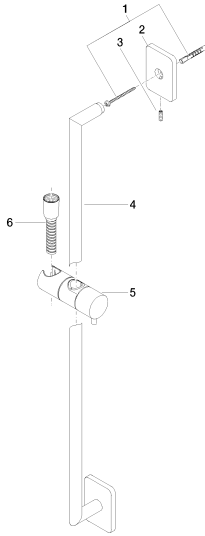

Bathtub - LULU  
Slide bar set - polished chrome  
Article number: 26 413 710-00

- Slide bar
- Flange diameter 3-1/8"
- Center to center 31-1/2"
- Metal shower hose 68-7/8" with anti-twist device
- Shower hose connection 3/8"
- NOTE: Hand shower sold separately. Please see hand shower options under the miscellaneous articles section of each series.

### Dimensional drawing

All dimensions in mm / inch = mm x 0,0394

Bathtub - LULU  
Slide bar set - polished chrome  
Article number: 26 413 710-00

Bathtub - LULU  
Slide bar set - polished chrome  
Article number: 26 413 710-00

### Recommended article

35 080 970-90 0010  
Rough-in adapter -

28 450 710-00  
Wall elbow - polished chrome

Bathtub - LULU  
 Slide bar set - polished chrome  
 Article number: 26 413 710-00

Spare parts list

Number	Item Number	Designation	Number of units
1	05 30 31 025 00 90	fixing set	2
2	09 27 71 005-00	rosette	2
3	09 31 11 013 90	pin	2
4	05 28 22 590 01-00	bar	1
5	12 580 970-00	Slider - polished chrome	1
6	28 322 970-00	Metal shower hose 1/2" x 3/8" x 68-7/8" - polished chrome	1