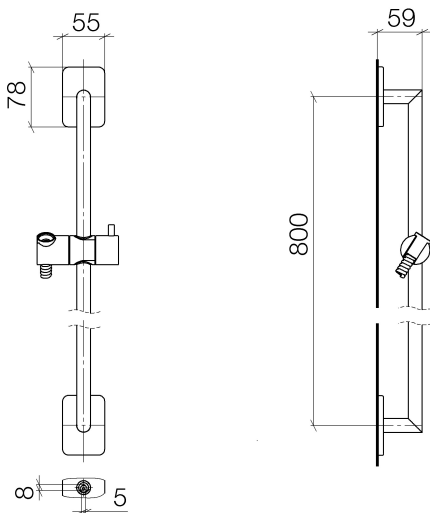

Bathtub - LULU  
Slide bar set - polished chrome  
Article number: 26 413 710-00

- Slide bar
- Flange diameter 3-1/8"
- Center to center 31-1/2"
- Metal shower hose 68-7/8" with anti-twist device
- Shower hose connection 3/8"
- NOTE: Hand shower sold separately. Please see hand shower options under the miscellaneous articles section of each series.

### Dimensional drawing

All dimensions in mm / inch = mm x 0,0394

Bathtub - LULU  
Slide bar set - polished chrome  
Article number: 26 413 710-00

Bathtub - LULU  
Slide bar set - polished chrome  
Article number: 26 413 710-00

### Recommended article

35 080 970-90 0010  
Rough-in adapter -

28 450 710-00  
Wall elbow - polished chrome

Bathtub - LULU  
 Slide bar set - polished chrome  
 Article number: 26 413 710-00

Spare parts list

Number	Item Number	Designation	Number of units
1	05 30 31 025 00 90	fixing set	2
2	09 27 71 005-00	rosette	2
3	09 31 11 013 90	pin	2
4	05 28 22 590 01-00	bar	1
5	12 580 970-00	Slider - polished chrome	1
6	28 322 970-00	Metal shower hose 1/2" x 3/8" x 68-7/8" - polished chrome	1